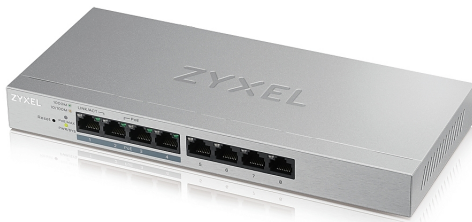

МРЕЖОВА ТЕХНИКА > СУИЧОВЕ

ZyXEL GS1200-8HPv2, 8 Port Gigabit PoE+ webmanaged Switch, 4x PoE, 60 Watt

Модел : GS1200-8HPV2-EU0101F

ZyXEL GS1200-8HPv2, 8 Port Gigabit PoE+ webmanaged Switch, 4x PoE, 60 Watt

Суич, тип: Fixed Port

Общ брой портове: 8

Основни портове, тип: 8x10/100/1000Base-T

Power Over Ethernet (PoE): Support IEEE 802.3af PoE and IEEE 802.3at PoE Plus (30W per port); PoE power budget: 60 W

Uplink портове: 0