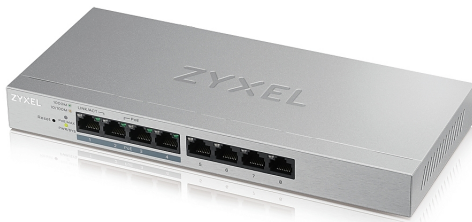

## ZyXEL GS1200-8HPv2, 8 Port Gigabit PoE+ webmanaged Switch, 4x PoE, 60 Watt

Модел : GS1200-8HPV2-EU0101F

ZyXEL GS1200-8HPv2, 8 Port Gigabit PoE+ webmanaged Switch, 4x PoE, 60 Watt

Суич, тип: Fixed Port

Общ брой портове: 8

Основни портове, тип: 8x10/100/1000Base-T

Power Over Ethernet (PoE): Support IEEE 802.3af PoE and IEEE 802.3at PoE Plus (30W per port); PoE power budget: 60 W

Uplink портове: 0

Свободни (10GB) слотове: No