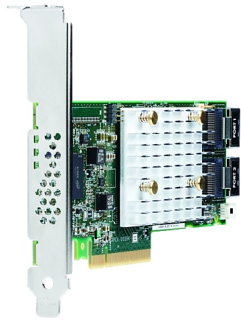

КОМПЮТРИ И СЪРВЪРИ > Опции за Сървъри

HPE Smart Array P408i-p SR Gen10 (8 Internal Lanes/2GB Cache) 12G SAS PCIe Plug-in Controller

Модел : 830824-B21

HPE Smart Array P408i-p SR Gen10 (8 Internal Lanes/2GB Cache) 12G SAS PCIe Plug-in Controller

Предназначен за:

Сървър

X-ка 2: Supported: HPE ProLiant

DL360/DL380/DL560/DL580/ML110/ML350/XL170r/XL190r/XL230K Gen10

X-ка 3: Transfer rate: 12Gb/s SAS per lane, 6Gb/s SATA per lane, PCI Express 3.0 x8 lane width

X-ка 4: Form factor: Standard PCIe plug-in controller

X-ка 5: Ports: Internal - 8 SAS lanes across 2 x4 Mini-SAS ports

X-ка 6: 2 GB Flash-Backed Write Cache

X-ка 7: RAID levels: 0, 1, 5, 6, 10, 50, 60, 1 ADM, 10 ADM