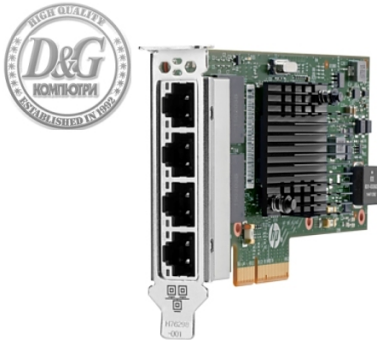

КОМПЮТРИ И СЪРВЪРИ > Опции за Сървъри

HPE Ethernet 1Gb 4-port 366T Adapter

Image may differ from actual product.

Модел : 811546-B21

HPE Ethernet 1Gb 4-port 366T Adapter

Предназначен за:

Сървър

X-ка 2: 4-port PCIe 2.1, x4 lane 1Gb Stand-up adapter based on Intel Ethernet Controller I350 for select HP ProLiant Gen9 Rack, Tower and Density Optimized servers

X-ка 3: Data rate: 10/100/1000 Mbps

X-ка 4: Bus type: PCI Express 2.1 (5 GT/s)

X-ка 5: Form factor: PCIe Card

X-ка 6: IEEE compliance: IEEE802.3az (EEE) standard

Цена : 486.41 лв. с ДДС

Наличност: Този продукт е бил добавен в нашия каталог на Пт 05 юли, 2024