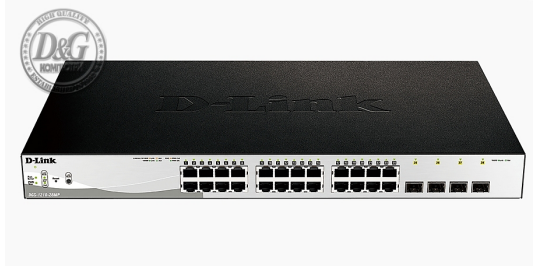

## D-Link 28-Port Gigabit PoE+ Smart Switch including 4 SFP Ports

Модел : DGS-1210-28MP

D-Link 28-Port Gigabit PoE+ Smart Switch including 4 SFP Ports

Суич, тип: Fixed Port

Общ брой портове: 28

Основни портове, тип: 24x10/100/1000Base-T