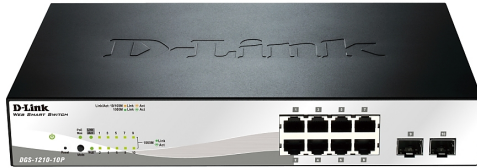

## D-Link 10-port 10/100/1000 Gigabit PoE Smart Switch including 2 SFP

Модел : DGS-1210-10P

D-Link 10-port 10/100/1000 Gigabit PoE Smart Switch including 2 SFP

Суич, тип: Fixed Port

Общ брой портове: 10

Основни портове, тип: 8x10/100/1000Base-T

the next Internet standards evolution

Сигурност: Broadcast/Multicast/Unicast Storm Control,

D-Link Safeguard Engine, DHCP Server Screening,  
IP-MAC-Port Binding (Smart Binding), 802.1X Port-based  
Access Control, ARP Spoofing Prevention, Traffic  
Segmentation, SSH v2, SSL, Port Security  
Размери (Ш, Д, В), мм: 280 x 180 x 44  
Опция за монтаж: Desktop/Rackmount