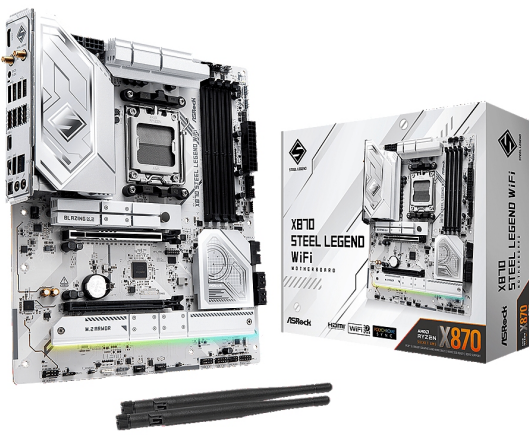

КОМПЮТЪРНИ КОМПОНЕНТИ > Дънни Платки

## ASROCK MB Desktop X870 STEEL LEGEND WiFi, AM5, 4x DDR5, 1x PCIe 5.0 x16, 1x PCIe 4.0 x16, 1x Blazing M.2(PCle Gen5x4), 2x Hyper M.2, 4x SATA3 6.0 Gb/s, 2x USB-C 1x SPDIF, 7.1 CH Audio, 1x HDMI, 1x 2.5G LAN, 802.11be, 2x Wi-Fi 7 + BT

Модел : X870 STEEL LEGEND WIFI

ASROCK MB Desktop X870 STEEL LEGEND WiFi, AM5, 4x DDR5, 1x PCIe 5.0 x16, 1x PCIe 4.0 x16, 1x Blazing M.2(PCle Gen5x4), 2x Hyper M.2, 4x SATA3 6.0 Gb/s, 2x USB-C 1x SPDIF, 7.1 CH Audio, 1x HDMI, 1x 2.5G LAN, 802.11be, 2x Wi-Fi 7 + BT

ASROCK MB Desktop X870 STEEL LEGEND WiFi, AM5, 4x DDR5, 1x PCIe 5.0 x16, 1x PCIe 4.0 x16, 1x Blazing M.2(PCle Gen5x4), 2x Hyper M.2, 4x SATA3 6.0 Gb/s, 2x USB-C 1x SPDIF, 7.1 CH Audio, 1x HDMI, 1x 2.5G LAN, 802.11be, 2x Wi-Fi 7 + BT