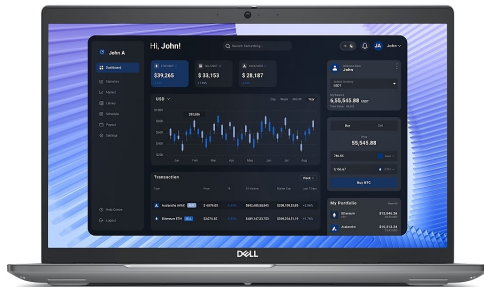

ЛАПТОПИ и ТАБЛЕТИ > ЛАПТОПИ

Dell Precision 3590, Intel Core Ultra 5 135H vPro (18 MB cache, 14C, up to 4.6 GHz), 15.6" FHD (1920x1080), 400 nits, FHD Cam, 16GB (1x16GB) DDR5, 5600 MT/s, 512MB, M.2 2230, Gen 4, Intel Arc Pro Graphics, Wi-Fi 6E, BT, SCR, Backlit, Win 11 Pro, 3Y

Модел : N006P3590EMEA_VP

Dell Precision 3590, Intel Core Ultra 5 135H vPro (18 MB cache, 14C, up to 4.6 GHz), 15.6" FHD (1920x1080), 400 nits, FHD Cam, 16GB (1x16GB) DDR5, 5600 MT/s, 512MB, M.2 2230, Gen 4, Intel Arc Pro Graphics, Wi-Fi 6E, BT, SCR, Backlit, Win 11 Pro, 3Y