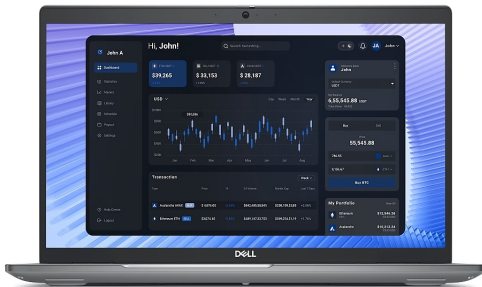

ЛАПТОПИ и ТАБЛЕТИ > ЛАПТОПИ

Dell Precision 3590, Intel Core Ultra 5 135H vPro (18 MB cache, 14C, up to 4.6 GHz), 15.6" FHD (1920x1080), 400 nits, FHD Cam, 16GB (1x16GB) DDR5, 5600 MT/s, 512MB, M.2 2230, Gen 4, Intel Arc Pro Graphics, Wi-Fi 6E, BT, SCR, Backlit, Win 11 Pro, 3Y

Модел : N006P3590EMEA_VP

Dell Precision 3590, Intel Core Ultra 5 135H vPro (18 MB cache, 14C, up to 4.6 GHz), 15.6" FHD (1920x1080), 400 nits, FHD Cam, 16GB (1x16GB) DDR5, 5600 MT/s, 512MB, M.2 2230, Gen 4, Intel Arc Pro Graphics, Wi-Fi 6E, BT, SCR, Backlit, Win 11 Pro, 3Y