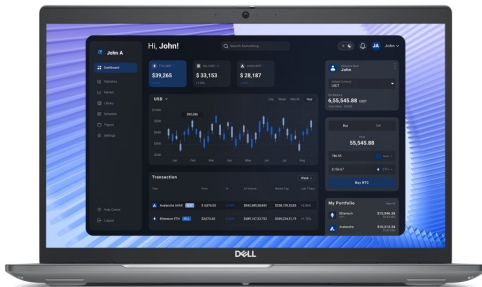

ЛАПТОПИ и ТАБЛЕТИ > ЛАПТОПИ

Dell Precision 3590, Intel Core Ultra 7 155H vPro (24 MB cache, 16C, up to 4.8 GHz), 15.6" FHD (1920x1080), 250 nits, FHD Cam, 32GB (2x16GB), DDR5, 5600 MT/s, 1TB, M.2 2230, Gen 4, NVIDIA RTX 500 Ada 4GB GDDR6, Wi-Fi 6E, BT, SCR, Backlit, Win 11 Pro, 3Y

Модел : N014P3590EMEA_VP

Dell Precision 3590, Intel Core Ultra 7 155H vPro (24 MB cache, 16C, up to 4.8 GHz), 15.6" FHD (1920x1080), 250 nits, FHD Cam, 32GB (2x16GB), DDR5, 5600 MT/s, 1TB, M.2 2230, Gen 4, NVIDIA RTX 500 Ada 4GB GDDR6, Wi-Fi 6E, BT, SCR, Backlit, Win 11 Pro, 3Y