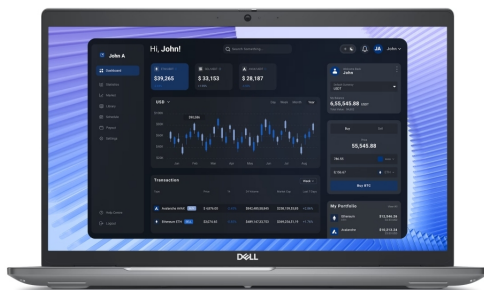

## **Dell Precision 3590, Intel Core Ultra 7 165H vPro (24MB cache, 16C, up to 5 GHz), 15.6" FHD (1920x1080), 250 nits, WWAN, FHD Cam, 16GB (1x16GB) DDR5 5600 MT/s, 512GB M.2 2230 Gen 4, NVIDIA RTX 500 Ada 4GB GDDR6, Wi-Fi 6E, BT, SCR, Backlit, Win 11 Pro, 3Y**