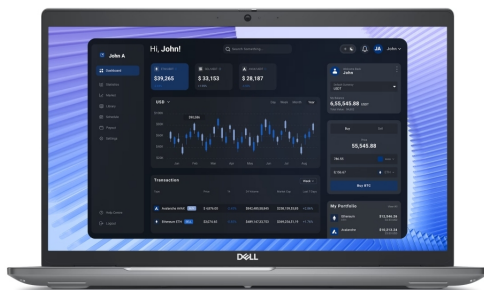

## **Dell Precision 3590, Intel Core Ultra 7 155H vPro (24 MB cache, 16C, up to 4.8 GHz), 15.6" FHD (1920x1080), 250 nits, FHD Cam, 32GB (2x16GB) DDR5 5600 MT/s, 512GB, M.2 2230, Gen 4, NVIDIA RTX 500 Ada 4GB GDDR6, Wi-Fi 6E, BT, SCR, Backlit, Win 11 Pro, 3Y**

Модел : N002P3590EMEA\_VP

Dell Precision 3590, Intel Core Ultra 7 155H vPro (24 MB cache, 16C, up to 4.8 GHz), 15.6" FHD (1920x1080), 250 nits, FHD Cam, 32GB (2x16GB) DDR5 5600 MT/s, 512GB, M.2 2230, Gen 4, NVIDIA RTX 500 Ada 4GB GDDR6, Wi-Fi 6E, BT, SCR, Backlit, Win 11 Pro, 3Y