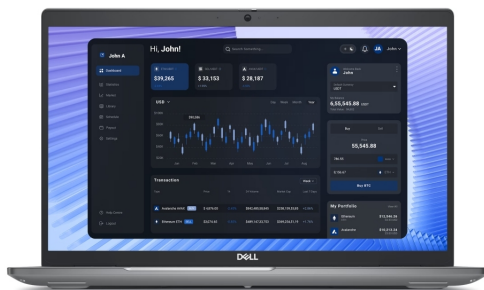

## **Dell Precision 3590, Intel Core Ultra 7 155H vPro (24MB cache, 16C, up to 4.8 GHz), 15.6" FHD (1920x1080), 250 nits, FHD Cam, 16GB (1x16GB) DDR5 5600 MT/s, 512GB M.2 2230, Gen 4, NVIDIA RTX 500 Ada 4GB GDDR6, Wi-Fi 6E, BT, SCR, Backlit, Win 11 Pro, 3Y PS**