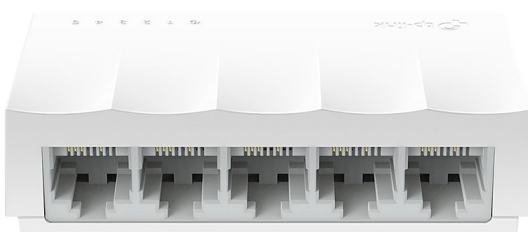

## TP-Link LiteWave 5-Port 10/100Mbps Desktop Switch, 5 10/100Mbps RJ45 Ports, Desktop Plastic Case, Green Ethernet technology

Модел : LS1005

TP-Link LiteWave 5-Port 10/100Mbps Desktop Switch, 5 10/100Mbps RJ45 Ports, Desktop Plastic Case, Green Ethernet technology

TP-Link LiteWave 5-Port 10/100Mbps Desktop Switch, 5 10/100Mbps RJ45 Ports, Desktop Plastic Case, Green Ethernet technology

Брой портове: 5 x 10Base-T/100Base-TX (Fast Ethernet)

Метод на комутация: Store and Forward