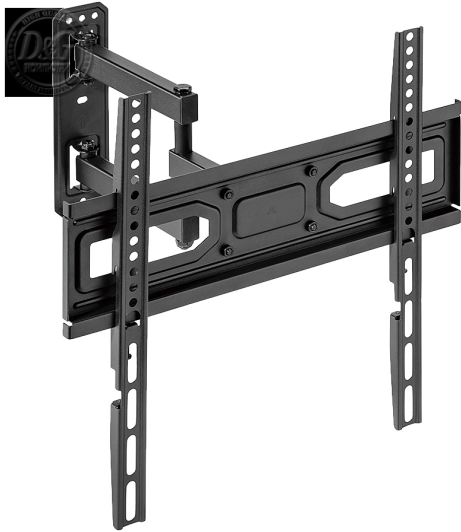

КОМПЮТРИ И СЪРВЪРИ > Опции

Free-tilt design: simplifies adjustment for better visibility and reduced glare Swivel mechanism provides maximum viewing flexibility Spirit level ensures perfect positioning Convenient cable holder. 32-55". Max 35kg.

Модел : MOTION-443A

Free-tilt design: simplifies adjustment for better visibility and reduced glare Swivel mechanism provides maximum viewing flexibility Spirit level ensures perfect positioning Convenient cable holder. 32-55". Max 35kg.

Free-tilt design: simplifies adjustment for better visibility and reduced glare Swivel mechanism provides maximum viewing flexibility Spirit level ensures perfect positioning Convenient cable holder. 32-55". Max