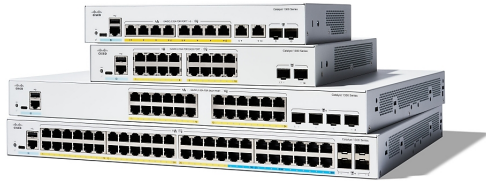

МРЕЖОВА ТЕХНИКА > СУИЧОВЕ

Cisco Catalyst 1300 48-port GE, 4x1G SFP

Модел : C1300-48T-4G

Cisco Catalyst 1300 48-port GE, 4x1G SFP

Суич, тип: Fixed Port

Общ брой портове: 52

Основни портове, тип: 48x 10/100/1000Base-T

Power Over Ethernet (PoE): -

Uplink портове: 4xSFP

Свободни (10GB) слотове: -

Управление: Cisco Business Dashboard; Cisco Business mobile app; Cisco Network Plug and Play (PnP) agent; Web user interface; SNMP; MIB; RMON; RSPAN; sFlow agent; DHCP; SCP; Other: Traceroute, single IP management, HTTP/HTTPS, SSH, RADIUS and etc.

Stackable: -

Fans: 1

Захранване: 100-240V 50-60 Hz, internal, universal

Routing: Dynamic Layer 3 routing

Памет (Flash, RAM): 512 MB (Flash), 1 GB DDR4 (DRAM), 3 MB (Packet buffer)

Капацитет за маршрутизиране/превключване, Gbps: 104 Gbps