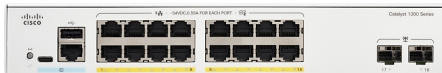

МРЕЖОВА ТЕХНИКА > СУИЧОВЕ

Cisco Catalyst 1300 16-port GE, Full PoE, 2x1G SFP

Модел : C1300-16FP-2G

Cisco Catalyst 1300 16-port GE, Full PoE, 2x1G SFP

Суич, тип: Fixed Port

Общ брой портове: 18

Основни портове, тип: 16x 10/100/1000Base-T PoE+ ports with 240W power budget

Power Over Ethernet (PoE): PoE+ (240W); 16 ports; 802.3at PoE+, 802.3af

Uplink портове: 2xSFP

Свободни (10GB) слотове: -

Управление: Cisco Business Dashboard; Cisco Business mobile app; Cisco Network Plug and Play (PnP) agent; Web user interface; SNMP; MIB; RMON; RSPAN; sFlow agent; DHCP; SCP; Other: Traceroute, single IP management, HTTP/HTTPS, SSH, RADIUS and etc.

Stackable: -

Fans: Fanless

Захранване: 100-240V 50-60 Hz, internal, universal

Routing: Dynamic Layer 3 routing

Памет (Flash, RAM): 512 MB (Flash), 1 GB DDR4 (DRAM), 1.5 MB (Packet buffer)

Капацитет за маршрутизиране/превключване, Gbps: 36 Gbps