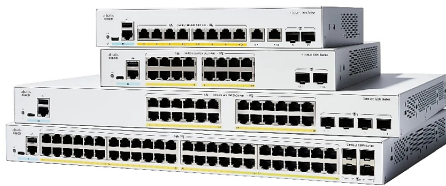

МРЕЖОВА ТЕХНИКА > СУИЧОВЕ

Cisco Catalyst 1300 8-port GE, Ext PS, 2x1G Combo

Модел : C1300-8T-E-2G

Cisco Catalyst 1300 8-port GE, Ext PS, 2x1G Combo

Суич, тип: Fixed Port

Общ брой портове: 10

Основни портове, тип: 8x 10/100/1000Base-T

Power Over Ethernet (PoE): -

Uplink портове: 2x SFP/ RJ-45 combo

Свободни (10GB) слотове: -

Управление: Cisco Business Dashboard; Cisco Business mobile app; Cisco Network Plug and Play (PnP) agent; Web user interface; SNMP; MIB; RMON; RSPAN; sFlow agent; DHCP; SCP; CLI; Other management Traceroute, single IP management, HTTP/HTTPS, SSH, RADIUS and etc.

Stackable: -

Fans: Fanless

Захранване: 100-240V 50-60 Hz, external

Routing: Dynamic Layer 3 routing

Памет (Flash, RAM): 512 MB (Flash), 1 GB DDR4 (DRAM), 1.5 MB (Packet buffer)

Капацитет за маршрутизиране/превключване, Gbps: 20 Gbps