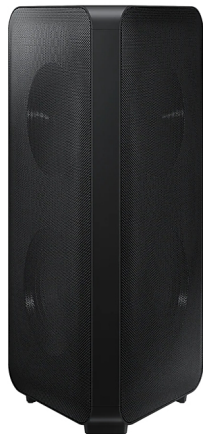

## Samsung MX-ST50B Sound Tower 240W Built-in Battery IPX5

Модел : MX-ST50B/EN

Samsung MX-ST50B Sound Tower 240W Built-in Battery IPX5

Брой канали: 2 ch

Изх. мощност, W: 240 Watts

Интерфейс: USB Music Playback, 3.5mm Audio in

Bluetooth: Bluetooth, SBC, AAC, aptX, Bluetooth Multi Connection, Bluetooth Power On

HDMI: -

Звукови режими: Party, Standard(MONO), HipHop, EDM, Rock, Latin, House, Reggae; Bass Booster; DJ Effects: Noise, Filter, Crush, Chorus, Wahwah

Караоке: Karaoke Mic In

Формати на декодиране: AAC, WAV, FLAC, MP3, WMA

Високоговорители, тип: 4 speakers

FM радио: -

Дистанционно управление: Remote Control

Монтаж на стена: -

Батерии: With 18 hours of built-in battery life, enjoy the party wherever you go

Размери, mm: 329 x 301 x 665 mm

Тегло, kg: 11.9 kg

Цвят: Black

Други: Two-way sound; Group Play (Wired/wireless); With IPX5 rating, the Sound Tower is ready for different weather conditions, protected from water; Party Lighting: Party, Ambient, Dance, Thunder bolt, Star, OFF