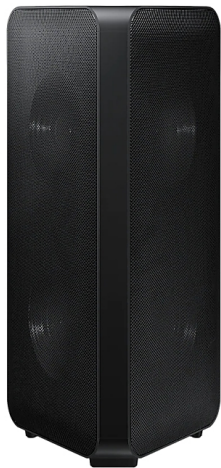

## Samsung MX-ST40B Sound Tower 160W Built-in Battery IPX5

Модел : MX-ST40B/EN

Samsung MX-ST40B Sound Tower 160W Built-in Battery IPX5

Изх. мощност, W: 160 Watts

Интерфейс: USB Music Playback, 3.5mm Audio in

Bluetooth: Bluetooth, SBC, AAC, aptX, Bluetooth Multi Connection, Bluetooth Power On

Звукови режими: Party, Standard(MONO), HipHop, EDM, Rock, Latin, House, Reggae; Bass Booster; DJ Effects: Noise, Filter, Crush, Chorus, Wahwah

Монтаж на стена: -

Батерии: With 12 hours of built-in battery life, enjoy the party wherever you go.

Размери, mm: 281 x 562 x 256 mm

Тегло, kg: 8 kg

Цвят: Black

Други: With IPX5 rating, the Sound Tower is ready for different weather conditions, protected from water; Party Lighting: Party, Ambient, Dance, Thunder bolt, Star, OFF