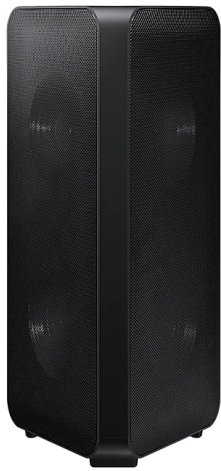

## Samsung MX-ST40B Sound Tower 160W Built-in Battery IPX5

Модел : MX-ST40B/EN

Samsung MX-ST40B Sound Tower 160W Built-in Battery IPX5

Изх. мощност, W: 160 Watts

Интерфейс: USB Music Playback, 3.5mm Audio in

Bluetooth: Bluetooth, SBC, AAC, aptX, Bluetooth Multi

Connection, Bluetooth Power On

Звукови режими: Party, Standard(MONO), HipHop, EDM, Rock, Latin, House, Reggae; Bass Booster; DJ Effects: Noise, Filter, Crush, Chorus, Wahwah

Монтаж на стена: -

Батерии: With 12 hours of built-in battery life, enjoy the party wherever you go.

Размери, mm: 281 x 562 x 256 mm

Тегло, kg: 8 kg

Цвят: Black

Други: With IPX5 rating, the Sound Tower is ready for different weather conditions, protected from water; Party Lighting: Party, Ambient, Dance, Thunder bolt, Star, OFF