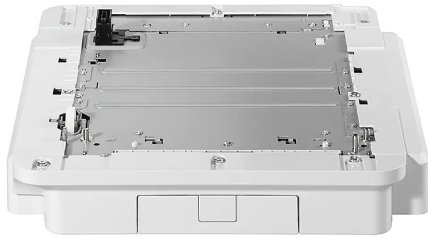

ПРИНТЕРИ И СКЕНЕРИ > Аксесоари

Brother TC-4100 Tower Tray Connector

Модел : TC4100

Brother TC-4100 Tower Tray Connector

Предназначен за: Лазерни принтери

Х-ка 2: Increase the paper input of your printer with the tower tray connector to be used with the Tower Tray unit (TT-4000)