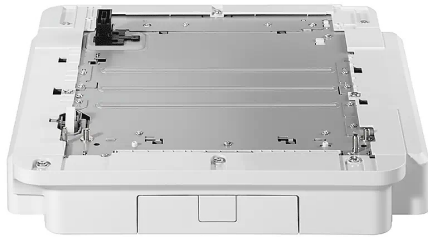

## Brother TC-4100 Tower Tray Connector

Модел : TC4100

Brother TC-4100 Tower Tray Connector

Предназначен за: Лазерни принтери

X-ка 2: Increase the paper input of your printer with the tower tray connector to be used with the Tower Tray unit (TT-4000)