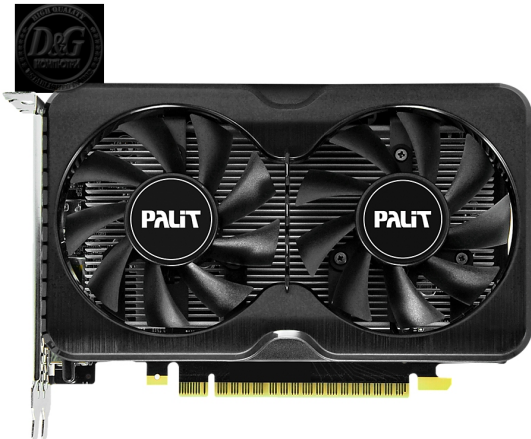

КОМПЮТЪРНИ КОМПОНЕНТИ > Видеокарти

Palit GeForce GTX 1630 Dual 4GB DDR6, 64 bit, 1x HDMI, 2x DP, PCI-E 3.0 x16, recom. power 300W, Pwr consump. 75W, 1x 6-pin pwr connector, NE6163001BG6-1175D

Модел : 4710562243345_3Y

Palit GeForce GTX 1630 Dual 4GB DDR6, 64 bit, 1x HDMI, 2x DP, PCI-E 3.0 x16, recom. power 300W, Pwr consump. 75W, 1x 6-pin pwr connector, NE6163001BG6-1175D

Palit GeForce GTX 1630 Dual 4GB DDR6, 64 bit, 1x HDMI, 2x DP, PCI-E 3.0 x16, recom. power 300W, Pwr consump. 75W, 1x 6-pin pwr connector, NE6163001BG6-1175D