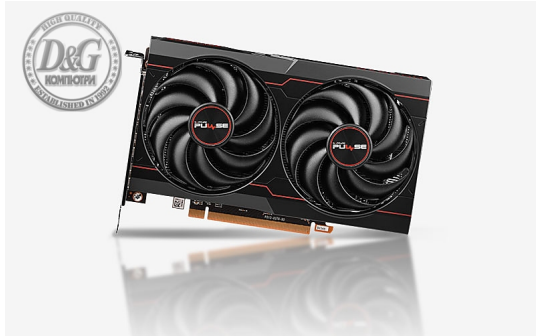

## SAPPHIRE PULSE RX6600 8GB GAM1

Модел : SAPPHIRE PULSE RX6600 8GB GAM1

SAPPHIRE PULSE RX6600 8GB GAM1

Memory size: 8 GB

Memory type: GDDR6

Memory Clock: 14 Gbps Effective

Engine Clock: Boost Clock: Up to 2491 MHz; Game Clock: Up to 2044 MHz