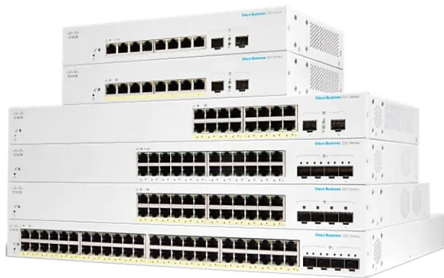

МРЕЖОВА ТЕХНИКА > СУИЧОВЕ

Cisco CBS220 Smart 24-port GE, PoE, 4x10G SFP+

Модел : CBS220-24P-4X-EU

Cisco CBS220 Smart 24-port GE, PoE, 4x10G SFP+

Суич, тип: Fixed Port

Общ брой портове: 28

Основни портове, тип: 24x RJ-45 10/100/1000 Mbps

Power Over Ethernet (PoE): 802.3af, 802.3at, and Cisco pre-standard (legacy) PoE; 24 ports, 195 W PoE Power Budget, Intelligent PoE power management

Uplink портове: 4x 10G SFP+

Свободни (10GB) слотове: -

Управление: Support direct management with Cisco Business Dashboard and mobile app, Cisco Network Plug and Play (PnP) agent, Web user interface, CLI, SNMP, MIBs, RMON, DHCP, Command-line interface, Other management

Stackable: -

Fans: 2

Захранване: Internal, 100-240 V, 50-60 Hz

Routing: -

Памет (Flash, RAM): Flash: 64 MB, CPU memory: 256 MB, 12 Mb packet buffer

Капацитет за маршрутизиране/превключване, Gbps: 128 Gbps

Пропускателна способност, Mpps: 95.23 Mpps

MAC адреси: Up to 8 192 Media Access Control (MAC) addresses

VLAN (брой, стандарти): Support for up to 256 VLANs simultaneously, Port-based and 802.1Q tag-based VLANs, Management VLAN, Guest VLAN, Auto voice VLAN, QinQ VLAN

QoS: 8 hardware queues per port, Scheduling, Port-based Class of service; 802.1p VLAN priority-based; ToS, and DSCP-based; Differentiated Services (DiffServ); classification and re-marking ACLs, trusted QoS; Rate limiting; Congestion avoidance

L2 мрежови стандарти: 802.3 10BASE-T, 802.3u 100BASE-TX, 802.3ab 1000BASE-T, 802.3ad LACP, 802.3z, 802.3x Flow Control, 802.1D (STP, GARP, and GVRP), 802.1Q/p VLAN, 802.1w RSTP, 802.1s Multiple STP, 802.1X Port Access Authentication, 802.3af, IEEE 802.3at, RFC

L3 мрежови стандарти: -