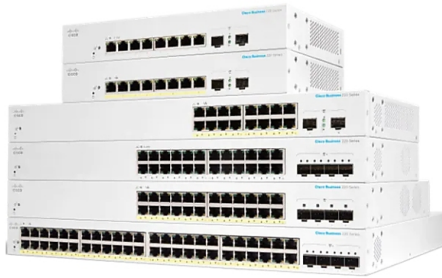

МРЕЖОВА ТЕХНИКА > СУИЧОВЕ

Cisco CBS220 Smart 16-port GE, PoE, 2x1G SFP

Модел : CBS220-16P-2G-EU

Cisco CBS220 Smart 16-port GE, PoE, 2x1G SFP

Суич, тип: Fixed Port

Общ брой портове: 18

Основни портове, тип: 16x10/100/1000Base-T

Power Over Ethernet (PoE): Support 802.3af, 802.3at, and Cisco pre-standard (legacy) PoE with maximum power of 30 W per port; PoE Power Budget: 130 W; 16 Ports That Support PoE

Uplink портове: 2x1G SFP