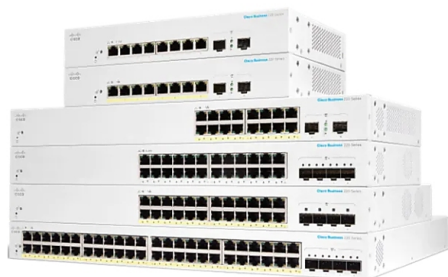

МРЕЖОВА ТЕХНИКА > СУИЧОВЕ

Cisco CBS220 Smart 8-port GE, Ext PS, 2x1G SFP

Модел : CBS220-8T-E-2G-EU

Cisco CBS220 Smart 8-port GE, Ext PS, 2x1G SFP

Суич, тип: Fixed Port

Общ брой портове: 10

Основни портове, тип: 8x10/100/1000Base-T

Power Over Ethernet (PoE): -

Uplink портове: 2x1G SFP

Свободни (10GB) слотове: -

Управление: Business Dashboard and mobile app.,

Network Plug and Play (PnP) agent, Web user interface,

Text-editable config files, Scriptable CLI, SNMP, MIB, Remote