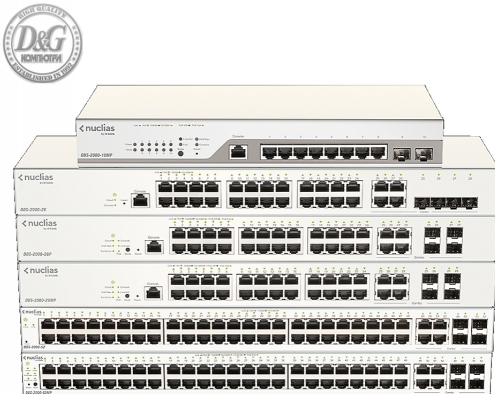

## D-Link 52-Port Gigabit PoE+ Nuclias Smart Managed Switch including 4x 1G Combo Ports, 370W (With 1 Year License)

Модел : DBS-2000-52MP

D-Link 52-Port Gigabit PoE+ Nuclias Smart Managed Switch including 4x 1G Combo Ports, 370W (With 1 Year License)

Суич, тип: Fixed Port

Общ брой портове: 52

Основни портове, тип: 48x 10/100/1000 BASE-T PoE Power Over Ethernet (PoE): IEEE 802.3af/at, Ports 1 to 48, 370 W PoE Power Budget

Uplink портове: 4x Combo 1000BaseT/SFP ports