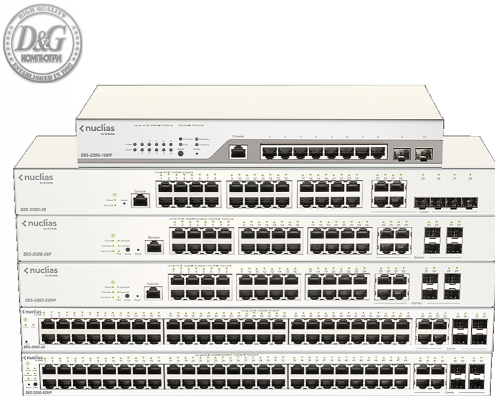

МРЕЖОВА ТЕХНИКА > СУИЧОВЕ

D-Link 52-Port Gigabit PoE+ Nuclias Smart Managed Switch including 4x 1G Combo Ports, 370W (With 1 Year License)

Модел : DBS-2000-52MP

D-Link 52-Port Gigabit PoE+ Nuclias Smart Managed Switch including 4x 1G Combo Ports, 370W (With 1 Year License)

Суич, тип: Fixed Port

Общ брой портове: 52

Основни портове, тип: 48x 10/100/1000 BASE-T PoE Power Over Ethernet (PoE): IEEE 802.3af/at, Ports 1 to 48, 370 W PoE Power Budget

Uplink портове: 4x Combo 1000BaseT/SFP ports

Свободни (10GB) слотове: -

Управление: Cloud-based through Nuclias, Nuclias mobile app

Stackable: -

Fans: 3x Fans

Захранване: External (100 to 240 V AC, 50/60 Hz), Power Consumption (max): 478.9 W (PoE on), 54.4 W (PoE off)