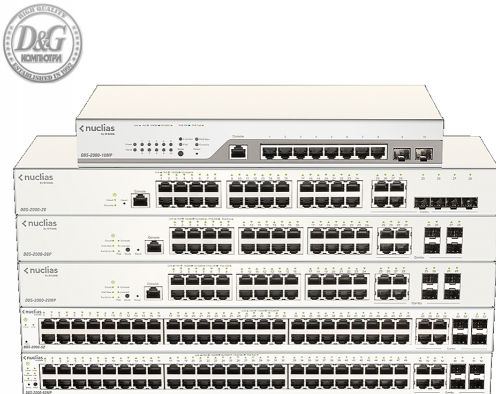

МРЕЖОВА ТЕХНИКА > СУИЧОВЕ

D-Link 28-Port Gigabit PoE+ Nuclias Smart Managed Switch including 4x 1G Combo Ports, 370W (With 1 Year License)

Модел : DBS-2000-28MP

D-Link 28-Port Gigabit PoE+ Nuclias Smart Managed Switch including 4x 1G Combo Ports, 370W (With 1 Year License)

Суич, тип: Fixed Port

Общ брой портове: 28

Основни портове, тип: 24x 10/100/1000 BASE-T PoE Power Over Ethernet (PoE): IEEE 802.3af/at, Ports 1 to 24, 370 W PoE Power Budget

Uplink портове: 4x Combo 1000BaseT/SFP ports

Свободни (10GB) слотове: -

Управление: Cloud-based through Nuclias, Nuclias mobile app

Stackable: -

Fans: 2x Fans

Захранване: External (100 to 240 V AC, 50/60 Hz), Power Consumption (max): 446.1 W (PoE on), 29.8 W (PoE off)