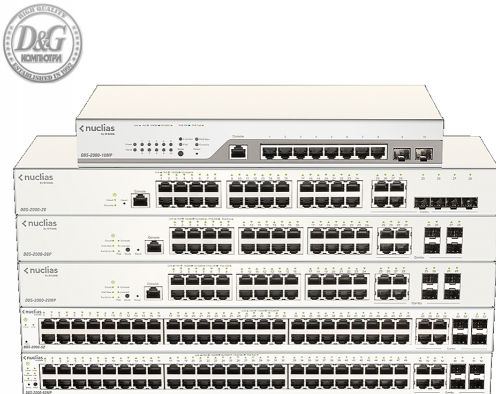

МРЕЖОВА ТЕХНИКА > СУИЧОВЕ

D-Link 10-Port Gigabit PoE+ Nuclias Smart Managed Switch including 2x SFP Ports (With 1 Year License)

Модел : DBS-2000-10MP

D-Link 10-Port Gigabit PoE+ Nuclias Smart Managed Switch including 2x SFP Ports (With 1 Year License)

Суич, тип: Fixed Port

Общ брой портове: 10

Основни портове, тип: 8x 10/100/1000 BASE-T PoE

Power Over Ethernet (PoE): IEEE 802.3af/at, Ports 1 to 8, 130 W PoE Power Budget

Uplink портове: 2x 100/1000 Mbps SFP

Свободни (10GB) слотове: -

Управление: Cloud-based through Nuclias, Nuclias mobile app

Stackable: -

Fans: Fanless

Захранване: External (100 to 240 V AC, 50/60 Hz), Power Consumption: 5.2 W Standby, Max: 152.3 W (PoE on), 9.4 W (PoE off)