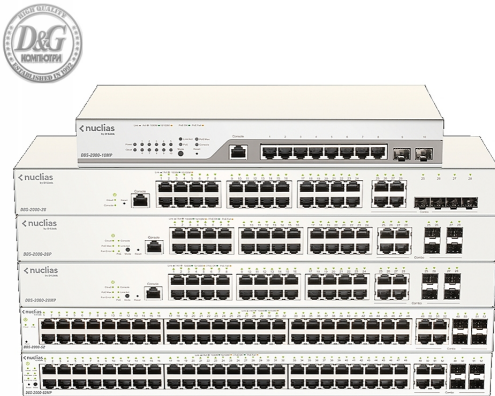

МРЕЖОВА ТЕХНИКА > СУИЧОВЕ

D-Link 10-Port Gigabit PoE+ Nuclias Smart Managed Switch including 2x SFP Ports (With 1 Year License)

Модел : DBS-2000-10MP

D-Link 10-Port Gigabit PoE+ Nuclias Smart Managed Switch including 2x SFP Ports (With 1 Year License)

Суич, тип: Fixed Port

Общ брой портове: 10

Основни портове, тип: 8x 10/100/1000 BASE-T PoE

Power Over Ethernet (PoE): IEEE 802.3af/at, Ports 1 to 8,
130 W PoE Power Budget

Uplink портове: 2x 100/1000 Mbps SFP

Свободни (10GB) слотове: -

Управление: Cloud-based through Nuclias, Nuclias mobile app

Stackable: -

Fans: Fanless

Захранване: External (100 to 240 V AC, 50/60 Hz), Power Consumption: 5.2 W Standby, Max: 152.3 W (PoE on), 9.4 W (PoE off)