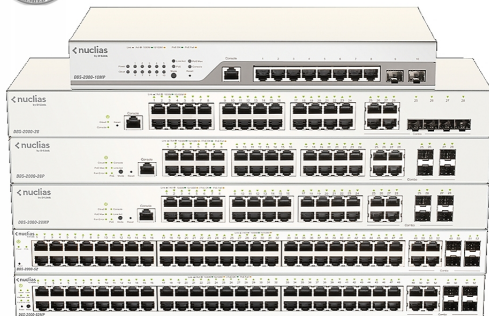

МРЕЖОВА ТЕХНИКА > СУИЧОВЕ

D-Link 28-Port Gigabit PoE+ Nuclias Smart Managed Switch including 4x 1G Combo Ports, 193W (With 1 Year License)

Модел : DBS-2000-28P

D-Link 28-Port Gigabit PoE+ Nuclias Smart Managed Switch including 4x 1G Combo Ports, 193W (With 1 Year License)

Суич, тип: Fixed Port

Общ брой портове: 28

Основни портове, тип: 24x 10/100/1000 BASE-T PoE Power Over Ethernet (PoE): IEEE 802.3af/at, Ports 1 to 24, 193 W PoE Power Budget

Uplink портове: 4x Combo 1000BaseT/SFP ports