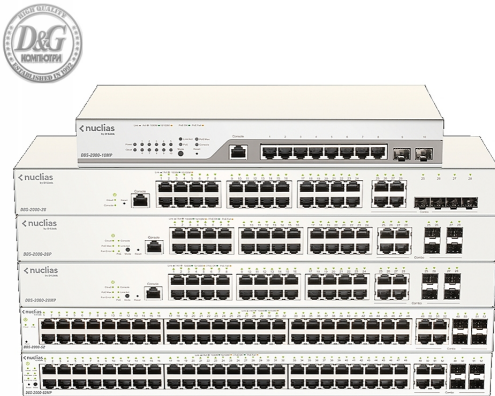

МРЕЖОВА ТЕХНИКА > СУИЧОВЕ

D-Link 28-Port Gigabit PoE+ Nuclias Smart Managed Switch including 4x 1G Combo Ports, 193W (With 1 Year License)

Модел : DBS-2000-28P

D-Link 28-Port Gigabit PoE+ Nuclias Smart Managed Switch including 4x 1G Combo Ports, 193W (With 1 Year License)

Суич, тип: Fixed Port

Общ брой портове: 28

Основни портове, тип: 24x 10/100/1000 BASE-T PoE
Power Over Ethernet (PoE): IEEE 802.3af/at, Ports 1 to 24,
193 W PoE Power Budget

Uplink портове: 4x Combo 1000BaseT/SFP ports