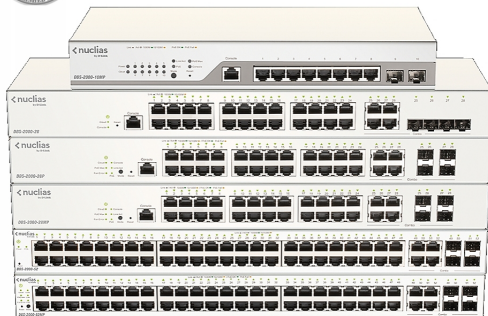

МРЕЖОВА ТЕХНИКА > СУИЧОВЕ

D-Link 28-Port Gigabit Nuclias Smart Managed Switch including 4x 1G Combo Ports (With 1 Year License)

Модел : DBS-2000-28

D-Link 28-Port Gigabit Nuclias Smart Managed Switch including 4x 1G Combo Ports (With 1 Year License)

Суич, тип: Fixed Port

Общ брой портове: 28

Основни портове, тип: 24x 10/100/1000 BASE-T

Power Over Ethernet (PoE): -

Uplink портове: 4x Combo 1000BaseT/SFP ports

Свободни (10GB) слотове: -

Управление: Cloud-based through Nuclias Management, Nuclias mobile app; Zero-touch deployment