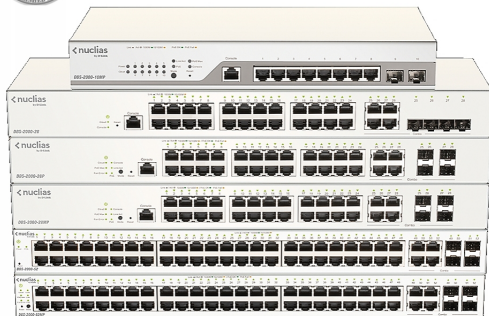

МРЕЖОВА ТЕХНИКА > СУИЧОВЕ

D-Link 28-Port Gigabit Nuclias Smart Managed Switch including 4x 1G Combo Ports (With 1 Year License)

Модел : DBS-2000-28

D-Link 28-Port Gigabit Nuclias Smart Managed Switch including 4x 1G Combo Ports (With 1 Year License)

Суич, тип: Fixed Port

Общ брой портове: 28

Основни портове, тип: 24x 10/100/1000 BASE-T

Power Over Ethernet (PoE): -

Uplink портове: 4x Combo 1000BaseT/SFP ports

Свободни (10GB) слотове: -

Управление: Cloud-based through Nuclias Management, Nuclias mobile app; Zero-touch deployment