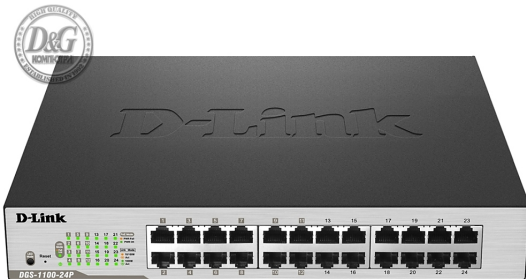

МРЕЖОВА ТЕХНИКА > СУИЧОВЕ

D-Link 24-Port PoE Gigabit Smart Managed Switch

Модел : DGS-1100-24PV2

D-Link 24-Port PoE Gigabit Smart Managed Switch

Суич, тип: Fixed Port

Общ брой портове: 24

Основни портове, тип: 12 x 10/100/1000 Mbps (PoE) + 12 x 10/100/1000 Mbps

Power Over Ethernet (PoE): IEEE 802.3af/at, ports 1 to 12 only; 100 W (30 W max. per PoE port)

Uplink портове: -

Свободни (10GB) слотове: No

Управление: Web-based GUI (supports IPv4/IPv6);

Client-based D-Link Network Assistant (DNA)