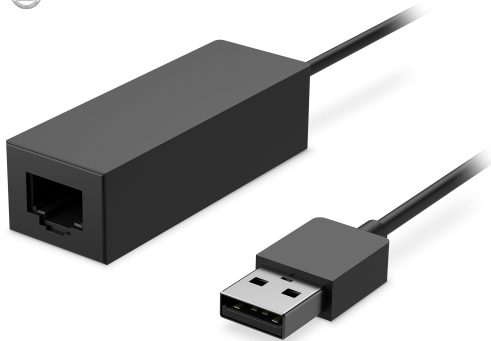

ЛАПТОПИ и ТАБЛЕТИ > Аксесоари за ЛАПТОПИ

Microsoft Surface Adapter USB-Ethernet

Модел : EJR-00006

Microsoft Surface Adapter USB-Ethernet

Предназначен за: Compatible with Windows 10/8.1, USB 3.0/2.0/1.1 Standard, and all Surface models.

Х-ка 2: Instantly connect your Surface to your network. Plug this Ethernet adapter into your USB 3.0 port to get online, share files, and print with data transfer rates of up to 1Gbps. Wake on LAN capable. Indicator light.