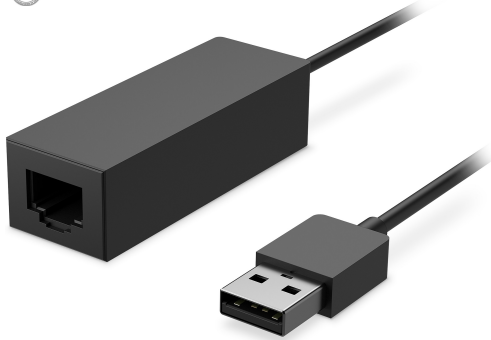

ЛАПТОПИ и ТАБЛЕТИ > Аксесоари за ЛАПТОПИ

Microsoft Surface Adapter USB-Ethernet

Модел : EJR-00006

Microsoft Surface Adapter USB-Ethernet

Предназначен за: Compatible with Windows 10/8.1, USB 3.0/2.0/1.1 Standard, and all Surface models.

Х-ка 2: Instantly connect your Surface to your network. Plug this Ethernet adapter into your USB 3.0 port to get online, share files, and print with data transfer rates of up to 1Gbps. Wake on LAN capable. Indicator light.