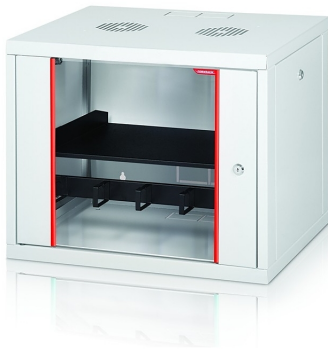

МРЕЖОВА ТЕХНИКА > Шкафове

Formrack 19" Wall Mounted rack 9U 555/450mm, removable locking sides, height: 460mm, loading capacity: 100kg., tempered glass door, 19" front rails (back rails optionable)

Модел : GLD-9U450/ALFA-9U450

Formrack 19" Wall Mounted rack 9U 555/450mm, removable locking sides, height: 460mm, loading capacity: 100kg., tempered glass door, 19" front rails (back rails optionable)

X-ка 1: The front and side covers are openable, lockable and easily removable

X-ка 2: The rear cover is made by high strength 1,5 mm DKP sheet that provides high strength with holes for wall mounting

X-ка 3: Ventilation is provided by cooling units with 1 or 2 fans

X-ка 4: Cabinets have cable entries from 3 different points on the bottom frame, top frame and rear cover. If required, it can be used as a floor type by attaching a fixed foot or castor.

X-ка 5: All test procedures have been carried out and has ROHS, CE, EN 61587-1 standards

X-ка 6: Width: 555mm / Depth: 450mm; Height: 9U (Inside Height: 403 mm, Outside Height: 460 mm)

X-ка 7: Load capacity: up to 100 kg