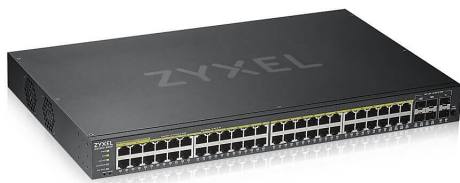

МРЕЖОВА ТЕХНИКА > СУИЧОВЕ

ZyXEL GS1920-48HPv2, 50 Port Smart Managed PoE Switch 44x Gigabit Copper PoE and 4x Gigabit dual pers., hybrid mode, standalone or NebulaFlex Cloud, 375 Watt PoE

Модел : GS192048HPV2-EU0101F

ZyXEL GS1920-48HPv2, 50 Port Smart Managed PoE Switch 44x Gigabit Copper PoE and 4x Gigabit dual pers., hybrid mode, standalone or NebulaFlex Cloud, 375 Watt PoE

Суич, тип: Fixed Port

Общ брой портове: 50

Основни портове, тип: 100/1000Base-T

Power Over Ethernet (PoE): High power PoE 802.3at, 24 PoE ports (up to 375W total)

Uplink портове: 0

Свободни (10GB) слотове: No

Управление: No

Stackable: No

Fans: Fanless design